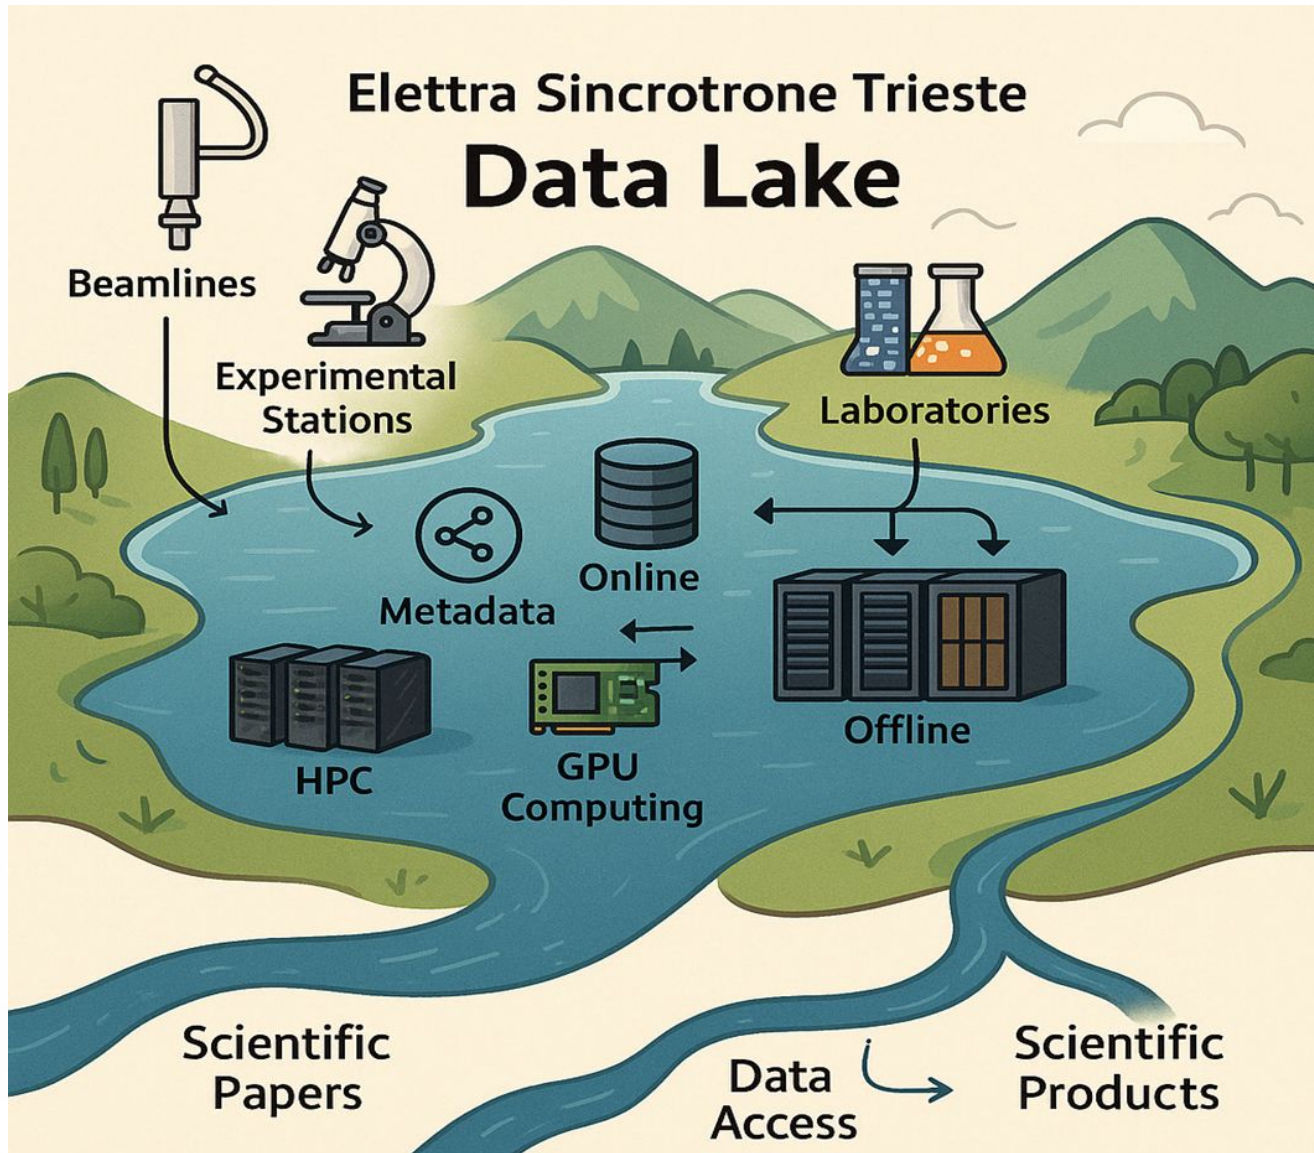

Data@Elettra: A Comprehensive Scientific Data Lake Architecture for Light Sources

Matteo Billè

**Elettra Sincrotrone Trieste
Scientific & Quantum Computing Unit**

Elettra Sincrotrone Trieste

Elettra
Scientific &
Quantum Computing

~ 650 scientific publications per year

36 National and International running projects

Elettra 2.0 Upgrade

Data@Elettra : Data Lake for Scientific unstructured data

Elettra Sincrotrone Trieste

- Centralized Repository for Heterogeneous Data (Data@Elettra - VUO)
- Support for Multi-Modal and Multi-Scale Experiments
- Flexible Schema and Format Agnostic
- Interoperability with HPC and Edge Workflows
- Data Governance and FAIR Principles
- Metadata-Rich and Searchable (vuo.elettra.eu/go/dataportal)
- Foundation for Provenance and Remote Experimentation

Data@Elettra : Services built on top

XRFITVIS Pro

STP3 Web

Enodo

- XRF map visualisation
- HDF5 PyMCA output
- Available at: vuo.elettra.eu/go/xrfitvis
- Access to remote(Data@Elettra) and local files
- VUO authentication

- CT analysis
- SYRMEP beamline
- Based on an in-house architecture
- **MAPI**: Modular Adaptive Processing Infrastructure (to appear)
- Access to remote(Data@Elettra) and local files
- VUO authentication