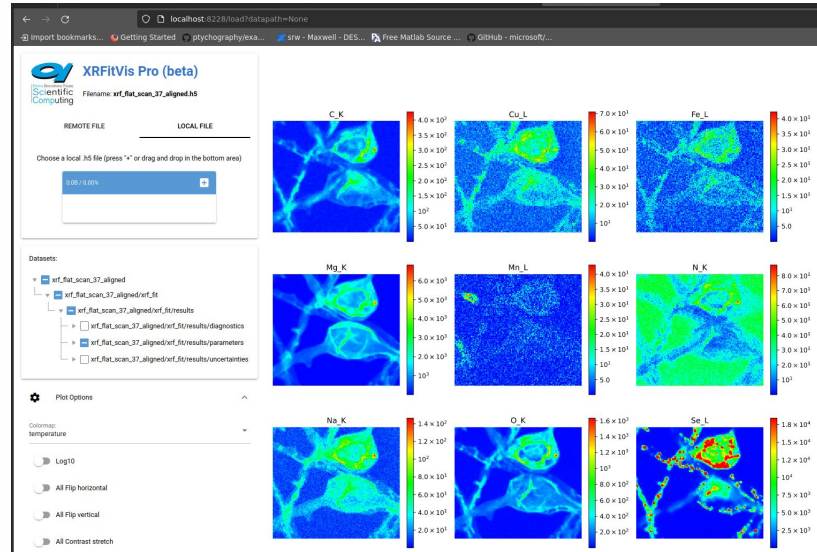

~ 650 scientific publications per year

36 National and International running projects

Elettra 2.0 Upgrade

Data@Elettra : Data Lake for Scientific unstructured data

Elettra Sincrotrone Trieste

- Centralized Repository for Heterogeneous Data (Data@Elettra - VUO)
- Support for Multi-Modal and Multi-Scale Experiments
- Flexible Schema and Format Agnostic
- Interoperability with HPC and Edge Workflows
- Data Governance and FAIR Principles
- Metadata-Rich and Searchable (vuo.elettra.eu/go/dataportal)
- Foundation for Provenance and Remote Experimentation

Data@Elettra : Services built on top

XRFITVIS Pro

STP3 Web

Enodo

- XRF map visualisation
- HDF5 PyMCA output
- Available at: vuo.elettra.eu/go/xrfitvis
- Access to remote(Data@Elettra) and local files
- VUO authentication

- CT analysis
- SYRMEP beamline
- Based on an in-house architecture
- **MAPI**: Modular Adaptive Processing Infrastructure (to appear)
- Access to remote(Data@Elettra) and local files
- VUO authentication