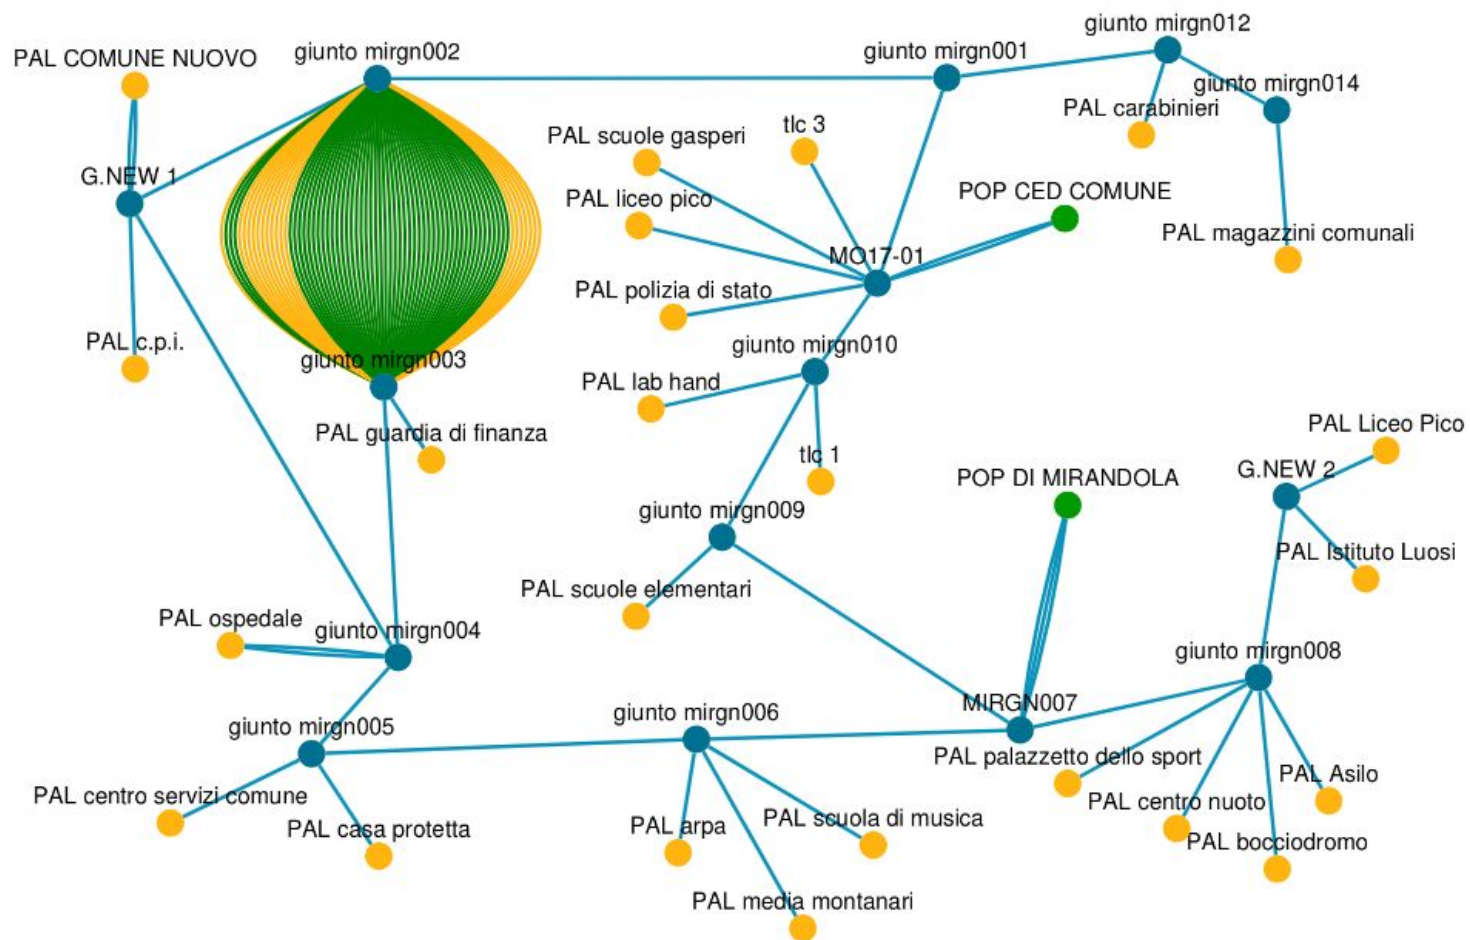

Diff mip-02

```
[edit interfaces lo0 unit 1]
- description lepida;
+ description LEPIDA;
```

Diff mip-03

```
[edit interfaces lo0 unit 1]
- description lepida;
+ description LEPIDA;
```

Conferma delle modifiche

[Commit](#) [Rollback](#)

Lepida spa PREFIX AS NAP

NAP selection

NAP [Visualizza](#)

Risultati per decix

Statistiche aggregate

Stats	Value
active	119205
received	487283
accepted	487283
	0

80 peer IP

AS	Active	Received	Accepted
8365	36	49	49
8741	0	2	2

Do it by yourself (1)

Do it by yourself (2)

Do it by yourself (3)

Lepida cresce...

GARR e Lepida

Grazie per l'attenzione