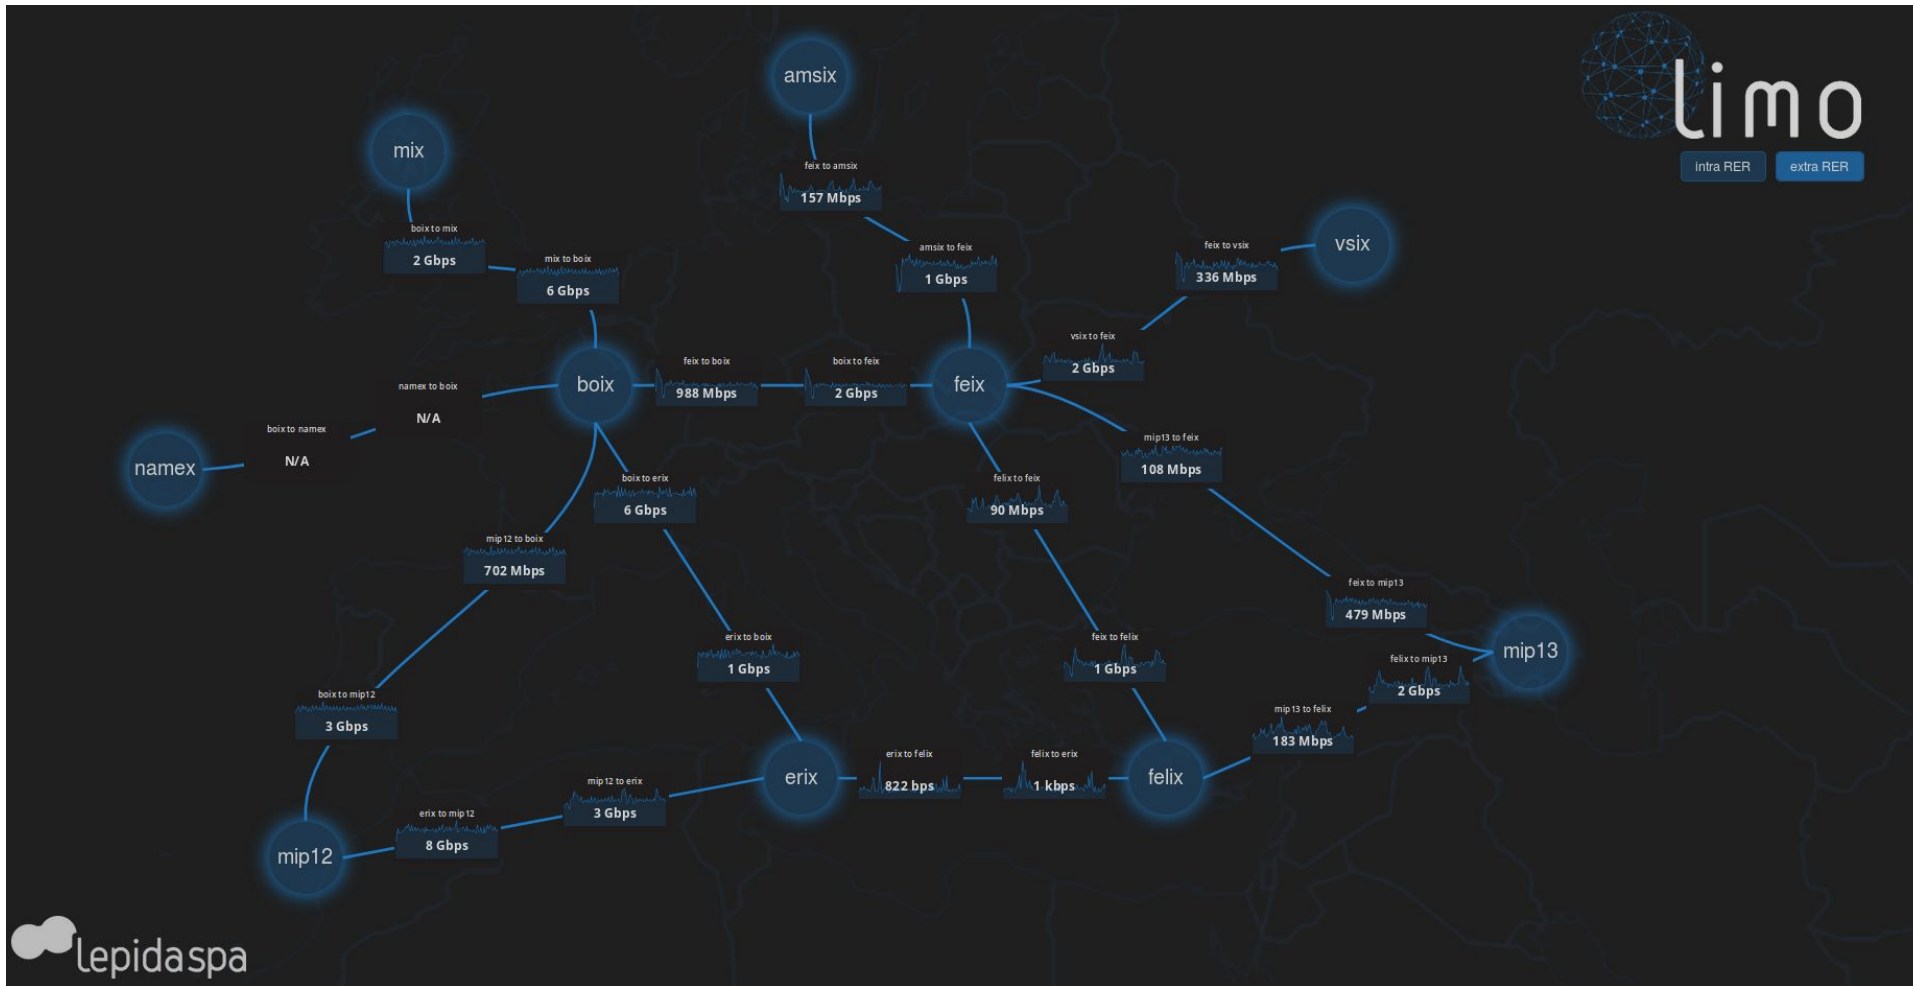

AS	Active	Received	Accepted
8365	36	49	49
8741	0	2	2

Do it by yourself (1)

Do it by yourself (2)

Do it by yourself (3)

Lepida cresce...

GARR e Lepida

Grazie per l'attenzione