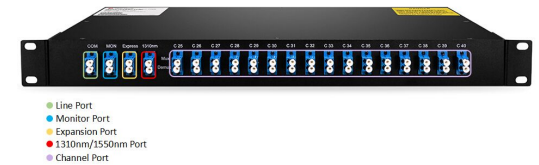

Passive WDM access network