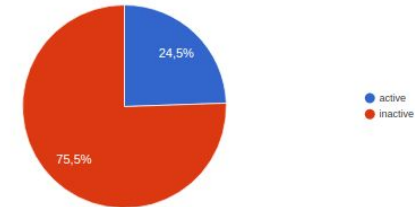

A bit of automation

CorkScrew

select device

dc-pr

IFName	IFDescr	Subint	IFDescr	Encaps	Vlanid
xe-0/0/0	MIP-02	ae1.3	ITCITY-ComPR_DMZ	VLAN-Bridge	3
xe-0/1/0	Aggregato AE5	ae1.4	ITCITY-ComPR_lan	VLAN-Bridge	4
xe-0/1/1	Aggregato AE6	ae1.5	ITCITY-Internet	VLAN-Bridge	5

Configurazione della description di una unit della interfaccia lo0

Selezionare la Unit e la Nuova Description

Unit Description [Mostra Differenze](#)

mip-02

Unit	Description
0	management
1	lepida
2	speaker_bgp:L3VPN-WISPER
3	L3VPN-FreeLepida
4	L3VPN-VOIPIntercent
5	l3vpn-r3
78	speaker_bgp:L3VPN-Progetto8
102	L3VPN-AVEN
105	L3VPN-AUSLRE
106	L3VPN-AUSLPR
137	speaker_bgp:L3VPN-VALNURE-VALCHERO
194	L3VPN-IC-COMUNE_DI_PIAC-WIFI

mip-03

Unit	Description
0	management
1	Lepida
2	speaker_bgp:L3VPN-WISPER
3	L3VPN-FreeLepida
4	L3VPN-VOIPintercent
5	l3vpn-r3
9	L3VPN-AUSLMO
78	speaker_bgp:L3VPN-Progetto8
102	L3VPN-AVEN
105	L3VPN-AUSLRE
106	L3VPN-AUSLPR
137	speaker_bgp:L3VPN-VALNURE-VALCHERO

Diff mip-02

```
[edit interfaces lo0 unit 1]
- description lepida;
+ description LEPIDA;
```

Diff mip-03

```
[edit interfaces lo0 unit 1]
- description lepida;
+ description LEPIDA;
```

Conferma delle modifiche

[Commit](#) [Rollback](#)

Lepida spa PREFIX AS NAP

NAP selection

NAP [Visualizza](#)

Risultati per decix

Statistiche aggregate

Stats	Value
active	119205
received	487283
accepted	487283
	0