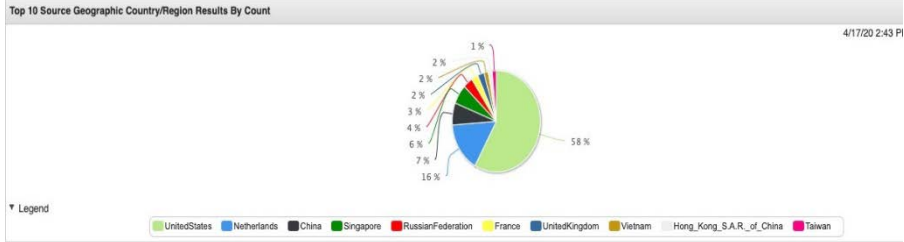

Covid: gli effetti del lockdown sulla sicurezza informatica

Nicla Ivana Diomede
Università degli Studi di Milano

WORK
SHOP
GARR
2020

NET
MAKERS

Covid: dati sperimentali

Fonte:Libraesva

Remote Scan

Source Geographic Country/Region	Event Name (Unique Count)	Log Source (Unique Count)	Event Count (Sum)	Start Time (Minimum)	Low Level Category (Unique Count)
UnitedStates	Remote SCAN fro...	Custom Rule Engine-104 :: fap	2,067,969	Apr 17, 2020, 2:43:01 PM	Host Port Scan
Netherlands	Remote SCAN fro...	Custom Rule Engine-104 :: fap	562,501	Apr 17, 2020, 2:43:01 PM	Host Port Scan
China	Remote SCAN fro...	Custom Rule Engine-104 :: fap	250,751	Apr 17, 2020, 2:43:02 PM	Host Port Scan
Singapore	Remote SCAN fro...	Custom Rule Engine-104 :: fap	222,200	Apr 17, 2020, 2:43:02 PM	Host Port Scan
RussianFederation	Remote SCAN fro...	Custom Rule Engine-104 :: fap	124,914	Apr 17, 2020, 2:43:02 PM	Host Port Scan
Franco	Remote SCAN fro...	Custom Rule Engine-104 :: fap	89,496	Apr 17, 2020, 2:43:02 PM	Host Port Scan
UnitedKingdom	Remote SCAN fro...	Custom Rule Engine-104 :: fap	83,142	Apr 17, 2020, 2:43:02 PM	Host Port Scan
Vietnam	Remote SCAN fro...	Custom Rule Engine-104 :: fap	55,801	Apr 17, 2020, 2:43:01 PM	Host Port Scan
Hong_Kong_S_A_R_of_China	Remote SCAN fro...	Custom Rule Engine-104 :: fap	53,837	Apr 17, 2020, 2:43:02 PM	Host Port Scan
Taiwan	Remote SCAN fro...	Custom Rule Engine-104 :: fap	52,143	Apr 17, 2020, 2:43:02 PM	Host Port Scan
South-Korea	Remote SCAN fro...	Custom Rule Engine-104 :: fap	49,991	Apr 17, 2020, 2:43:02 PM	Host Port Scan
Germany	Remote SCAN fro...	Custom Rule Engine-104 :: fap	40,199	Apr 17, 2020, 2:43:02 PM	Host Port Scan
Canada	Remote SCAN fro...	Custom Rule Engine-104 :: fap	37,027	Apr 17, 2020, 2:43:02 PM	Host Port Scan
Indonesia	Remote SCAN fro...	Custom Rule Engine-104 :: fap	34,471	Apr 17, 2020, 2:43:02 PM	Host Port Scan
Romania	Remote SCAN fro...	Custom Rule Engine-104 :: fap	33,308	Apr 17, 2020, 2:43:02 PM	Host Port Scan
India	Remote SCAN fro...	Custom Rule Engine-104 :: fap	24,340	Apr 17, 2020, 2:43:02 PM	Host Port Scan
Ukraine	Remote SCAN fro...	Custom Rule Engine-104 :: fap	20,459	Apr 17, 2020, 2:43:03 PM	Host Port Scan
Brazil	Remote SCAN fro...	Custom Rule Engine-104 :: fap	19,774	Apr 17, 2020, 2:43:07 PM	Jan
Israel	Remote SCAN fro...	Custom Rule Engine-104 :: fap	12,476	Apr 17, 2020, 2:43:02 PM	Host Port Scan
Bulgaria	Remote SCAN fro...	Custom Rule Engine-104 :: fap	9,353	Apr 17, 2020, 2:43:03 PM	Host Port Scan
Iran	Remote SCAN fro...	Custom Rule Engine-104 :: fap	9,009	Apr 17, 2020, 2:43:08 PM	Host Port Scan