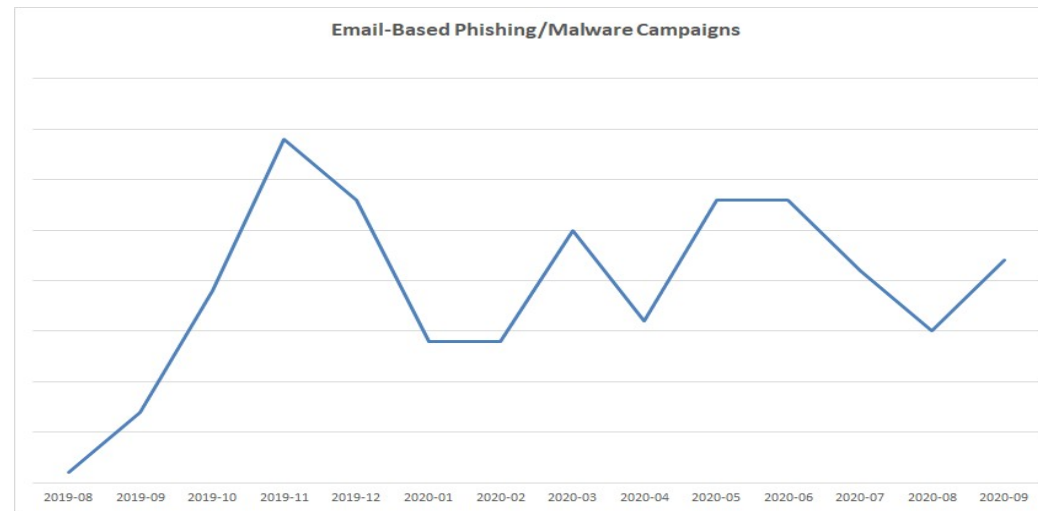

Covid: gli effetti del lockdown sulla sicurezza informatica

Nicla Ivana Diomede
Università degli Studi di Milano

WORK
SHOP
GARR
2020

NET
MAKERS

Covid: dati sperimentali

Fonte:Libraesva

Remote Scan

Source Geographic Country/Region	Event Name (Unique Count)	Log Source (Unique Count)	Event Count (Sum)	Start Time (Minimum)	Low Level Category (Unique Count)
UnitedStates	Remote SCAN fro...	Custom Rule Engine-104 :: fap	2,067,969	Apr 17, 2020, 2:43:01 PM	Host Port Scan
Netherlands	Remote SCAN fro...	Custom Rule Engine-104 :: fap	562,501	Apr 17, 2020, 2:43:01 PM	Host Port Scan
China	Remote SCAN fro...	Custom Rule Engine-104 :: fap	250,751	Apr 17, 2020, 2:43:02 PM	Host Port Scan
Singapore	Remote SCAN fro...	Custom Rule Engine-104 :: fap	222,200	Apr 17, 2020, 2:43:02 PM	Host Port Scan
RussianFederation	Remote SCAN fro...	Custom Rule Engine-104 :: fap	124,914	Apr 17, 2020, 2:43:02 PM	Host Port Scan
Franco	Remote SCAN fro...	Custom Rule Engine-104 :: fap	89,496	Apr 17, 2020, 2:43:02 PM	Host Port Scan
UnitedKingdom	Remote SCAN fro...	Custom Rule Engine-104 :: fap	83,142	Apr 17, 2020, 2:43:02 PM	Host Port Scan
Vietnam	Remote SCAN fro...	Custom Rule Engine-104 :: fap	55,801	Apr 17, 2020, 2:43:01 PM	Host Port Scan
Hong_Kong_S_A_R_of_China	Remote SCAN fro...	Custom Rule Engine-104 :: fap	53,837	Apr 17, 2020, 2:43:02 PM	Host Port Scan
Taiwan	Remote SCAN fro...	Custom Rule Engine-104 :: fap	52,143	Apr 17, 2020, 2:43:02 PM	Host Port Scan
South-Korea	Remote SCAN fro...	Custom Rule Engine-104 :: fap	49,991	Apr 17, 2020, 2:43:02 PM	Host Port Scan
Germany	Remote SCAN fro...	Custom Rule Engine-104 :: fap	40,199	Apr 17, 2020, 2:43:02 PM	Host Port Scan
Canada	Remote SCAN fro...	Custom Rule Engine-104 :: fap	37,027	Apr 17, 2020, 2:43:02 PM	Host Port Scan
Indonesia	Remote SCAN fro...	Custom Rule Engine-104 :: fap	34,471	Apr 17, 2020, 2:43:02 PM	Host Port Scan
Romania	Remote SCAN fro...	Custom Rule Engine-104 :: fap	33,308	Apr 17, 2020, 2:43:02 PM	Host Port Scan
India	Remote SCAN fro...	Custom Rule Engine-104 :: fap	24,340	Apr 17, 2020, 2:43:02 PM	Host Port Scan
Ukraine	Remote SCAN fro...	Custom Rule Engine-104 :: fap	20,459	Apr 17, 2020, 2:43:03 PM	Host Port Scan
Brazil	Remote SCAN fro...	Custom Rule Engine-104 :: fap	19,774	Apr 17, 2020, 2:43:07 PM	Jan
Israel	Remote SCAN fro...	Custom Rule Engine-104 :: fap	12,476	Apr 17, 2020, 2:43:02 PM	Host Port Scan
Bulgaria	Remote SCAN fro...	Custom Rule Engine-104 :: fap	9,353	Apr 17, 2020, 2:43:03 PM	Host Port Scan
Iran	Remote SCAN fro...	Custom Rule Engine-104 :: fap	9,009	Apr 17, 2020, 2:43:08 PM	Host Port Scan