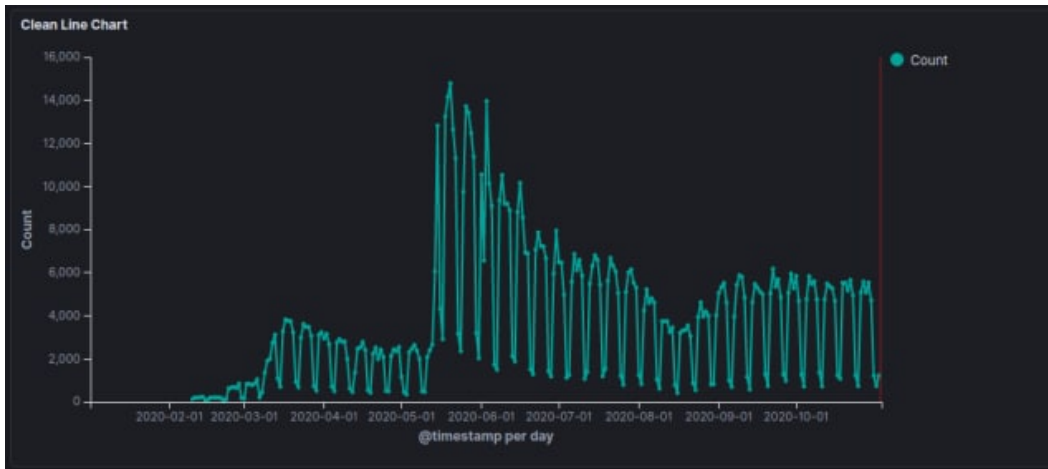

Covid: gli effetti del lockdown sulla sicurezza informatica

Nicla Ivana Diomede
Università degli Studi di Milano

WORK
SHOP
GARR
2020

NET
MAKERS

Covid: dati sperimentali

Fonte:Libraesva

Remote Scan

Source Geographic Country/Region	Event Name (Unique Count)	Log Source (Unique Count)	Event Count (Sum)	Start Time (Minimum)	Low Level Category (Unique Count)
UnitedStates	Remote SCAN fro...	Custom Rule Engine-104 :: fap	2,067,969	Apr 17, 2020, 2:43:01 PM	Host Port Scan
Netherlands	Remote SCAN fro...	Custom Rule Engine-104 :: fap	562,501	Apr 17, 2020, 2:43:01 PM	Host Port Scan
China	Remote SCAN fro...	Custom Rule Engine-104 :: fap	250,751	Apr 17, 2020, 2:43:02 PM	Host Port Scan
Singapore	Remote SCAN fro...	Custom Rule Engine-104 :: fap	222,200	Apr 17, 2020, 2:43:02 PM	Host Port Scan
RussianFederation	Remote SCAN fro...	Custom Rule Engine-104 :: fap	124,914	Apr 17, 2020, 2:43:02 PM	Host Port Scan
Franco	Remote SCAN fro...	Custom Rule Engine-104 :: fap	89,496	Apr 17, 2020, 2:43:02 PM	Host Port Scan
UnitedKingdom	Remote SCAN fro...	Custom Rule Engine-104 :: fap	83,142	Apr 17, 2020, 2:43:02 PM	Host Port Scan
Vietnam	Remote SCAN fro...	Custom Rule Engine-104 :: fap	55,801	Apr 17, 2020, 2:43:01 PM	Host Port Scan
Hong_Kong_S_A_R_of_China	Remote SCAN fro...	Custom Rule Engine-104 :: fap	53,837	Apr 17, 2020, 2:43:02 PM	Host Port Scan
Taiwan	Remote SCAN fro...	Custom Rule Engine-104 :: fap	52,143	Apr 17, 2020, 2:43:02 PM	Host Port Scan
South-Korea	Remote SCAN fro...	Custom Rule Engine-104 :: fap	49,991	Apr 17, 2020, 2:43:02 PM	Host Port Scan
Germany	Remote SCAN fro...	Custom Rule Engine-104 :: fap	40,199	Apr 17, 2020, 2:43:02 PM	Host Port Scan
Canada	Remote SCAN fro...	Custom Rule Engine-104 :: fap	37,027	Apr 17, 2020, 2:43:02 PM	Host Port Scan
Indonesia	Remote SCAN fro...	Custom Rule Engine-104 :: fap	34,471	Apr 17, 2020, 2:43:02 PM	Host Port Scan
Romania	Remote SCAN fro...	Custom Rule Engine-104 :: fap	33,308	Apr 17, 2020, 2:43:02 PM	Host Port Scan
India	Remote SCAN fro...	Custom Rule Engine-104 :: fap	24,340	Apr 17, 2020, 2:43:02 PM	Host Port Scan
Ukraine	Remote SCAN fro...	Custom Rule Engine-104 :: fap	20,459	Apr 17, 2020, 2:43:03 PM	Host Port Scan
Brazil	Remote SCAN fro...	Custom Rule Engine-104 :: fap	19,774	Apr 17, 2020, 2:43:07 PM	Jan
Israel	Remote SCAN fro...	Custom Rule Engine-104 :: fap	12,476	Apr 17, 2020, 2:43:02 PM	Host Port Scan
Bulgaria	Remote SCAN fro...	Custom Rule Engine-104 :: fap	9,353	Apr 17, 2020, 2:43:03 PM	Host Port Scan
Iran	Remote SCAN fro...	Custom Rule Engine-104 :: fap	9,009	Apr 17, 2020, 2:43:08 PM	Host Port Scan