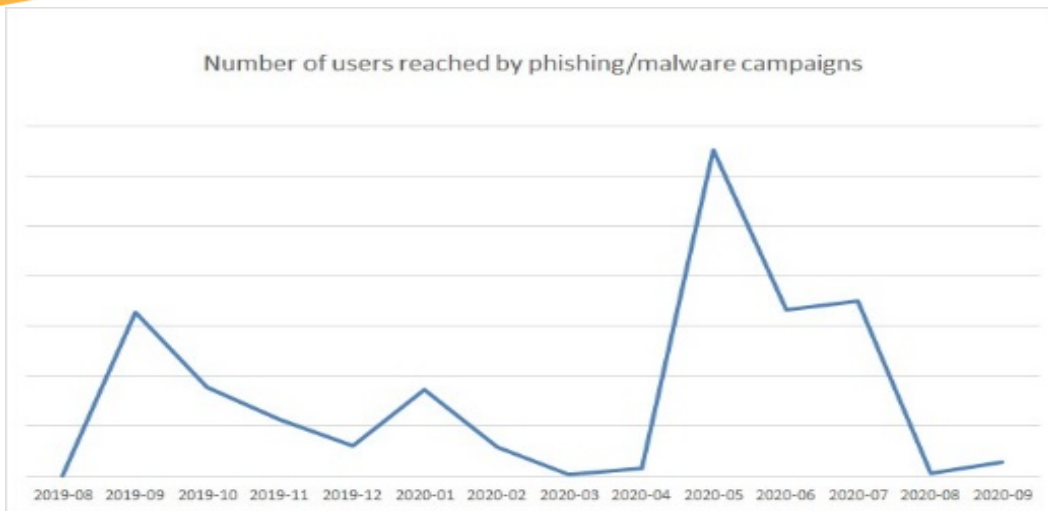

Covid: gli effetti del lockdown sulla sicurezza informatica

Nicla Ivana Diomede
Università degli Studi di Milano

WORK
SHOP
GARR
2020

NET
MAKERS

Covid: dati sperimentali

Fonte:Libraesva

Remote Scan

Source Geographic Country/Region	Event Name (Unique Count)	Log Source (Unique Count)	Event Count (Sum)	Start Time (Minimum)	Low Level Category (Unique Count)
UnitedStates	Remote SCAN fro...	Custom Rule Engine-104 :: fap	2,067,969	Apr 17, 2020, 2:43:01 PM	Host Port Scan
Netherlands	Remote SCAN fro...	Custom Rule Engine-104 :: fap	562,501	Apr 17, 2020, 2:43:01 PM	Host Port Scan
China	Remote SCAN fro...	Custom Rule Engine-104 :: fap	250,751	Apr 17, 2020, 2:43:02 PM	Host Port Scan
Singapore	Remote SCAN fro...	Custom Rule Engine-104 :: fap	222,200	Apr 17, 2020, 2:43:02 PM	Host Port Scan
RussianFederation	Remote SCAN fro...	Custom Rule Engine-104 :: fap	124,914	Apr 17, 2020, 2:43:02 PM	Host Port Scan
Franco	Remote SCAN fro...	Custom Rule Engine-104 :: fap	89,496	Apr 17, 2020, 2:43:02 PM	Host Port Scan
UnitedKingdom	Remote SCAN fro...	Custom Rule Engine-104 :: fap	83,142	Apr 17, 2020, 2:43:02 PM	Host Port Scan
Vietnam	Remote SCAN fro...	Custom Rule Engine-104 :: fap	55,801	Apr 17, 2020, 2:43:01 PM	Host Port Scan
Hong_Kong_S_A_R_of_China	Remote SCAN fro...	Custom Rule Engine-104 :: fap	53,837	Apr 17, 2020, 2:43:02 PM	Host Port Scan
Taiwan	Remote SCAN fro...	Custom Rule Engine-104 :: fap	52,143	Apr 17, 2020, 2:43:02 PM	Host Port Scan
South-Korea	Remote SCAN fro...	Custom Rule Engine-104 :: fap	49,991	Apr 17, 2020, 2:43:02 PM	Host Port Scan
Germany	Remote SCAN fro...	Custom Rule Engine-104 :: fap	40,199	Apr 17, 2020, 2:43:02 PM	Host Port Scan
Canada	Remote SCAN fro...	Custom Rule Engine-104 :: fap	37,027	Apr 17, 2020, 2:43:02 PM	Host Port Scan
Indonesia	Remote SCAN fro...	Custom Rule Engine-104 :: fap	34,471	Apr 17, 2020, 2:43:02 PM	Host Port Scan
Romania	Remote SCAN fro...	Custom Rule Engine-104 :: fap	33,308	Apr 17, 2020, 2:43:02 PM	Host Port Scan
India	Remote SCAN fro...	Custom Rule Engine-104 :: fap	24,340	Apr 17, 2020, 2:43:02 PM	Host Port Scan
Ukraine	Remote SCAN fro...	Custom Rule Engine-104 :: fap	20,459	Apr 17, 2020, 2:43:03 PM	Host Port Scan
Brazil	Remote SCAN fro...	Custom Rule Engine-104 :: fap	19,774	Apr 17, 2020, 2:43:07 PM	Jan
Israel	Remote SCAN fro...	Custom Rule Engine-104 :: fap	12,476	Apr 17, 2020, 2:43:02 PM	Host Port Scan
Bulgaria	Remote SCAN fro...	Custom Rule Engine-104 :: fap	9,353	Apr 17, 2020, 2:43:03 PM	Host Port Scan
Iran	Remote SCAN fro...	Custom Rule Engine-104 :: fap	9,009	Apr 17, 2020, 2:43:08 PM	Host Port Scan