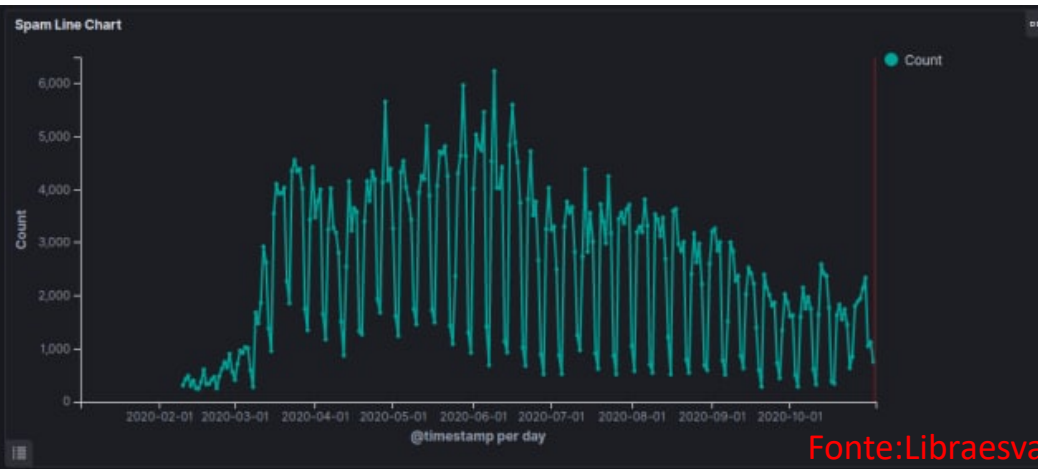

Covid: gli effetti del lockdown sulla sicurezza informatica

Nicla Ivana Diomede
Università degli Studi di Milano

WORK
SHOP
GARR
2020

NET
MAKERS

Covid: dati sperimentali

Fonte:Libraesva

Remote Scan

Source Geographic Country/Region	Event Name (Unique Count)	Log Source (Unique Count)	Event Count (Sum)	Start Time (Minimum)	Low Level Category (Unique Count)
UnitedStates	Remote SCAN fro...	Custom Rule Engine-104 :: fap	2,067,969	Apr 17, 2020, 2:43:01 PM	Host Port Scan
Netherlands	Remote SCAN fro...	Custom Rule Engine-104 :: fap	562,501	Apr 17, 2020, 2:43:01 PM	Host Port Scan
China	Remote SCAN fro...	Custom Rule Engine-104 :: fap	250,751	Apr 17, 2020, 2:43:02 PM	Host Port Scan
Singapore	Remote SCAN fro...	Custom Rule Engine-104 :: fap	222,200	Apr 17, 2020, 2:43:02 PM	Host Port Scan
RussianFederation	Remote SCAN fro...	Custom Rule Engine-104 :: fap	124,914	Apr 17, 2020, 2:43:02 PM	Host Port Scan
Franco	Remote SCAN fro...	Custom Rule Engine-104 :: fap	89,496	Apr 17, 2020, 2:43:02 PM	Host Port Scan
UnitedKingdom	Remote SCAN fro...	Custom Rule Engine-104 :: fap	83,142	Apr 17, 2020, 2:43:02 PM	Host Port Scan
Vietnam	Remote SCAN fro...	Custom Rule Engine-104 :: fap	55,801	Apr 17, 2020, 2:43:01 PM	Host Port Scan
Hong_Kong_S_A_R_of_China	Remote SCAN fro...	Custom Rule Engine-104 :: fap	53,837	Apr 17, 2020, 2:43:02 PM	Host Port Scan
Taiwan	Remote SCAN fro...	Custom Rule Engine-104 :: fap	52,143	Apr 17, 2020, 2:43:02 PM	Host Port Scan
South-Korea	Remote SCAN fro...	Custom Rule Engine-104 :: fap	49,991	Apr 17, 2020, 2:43:02 PM	Host Port Scan
Germany	Remote SCAN fro...	Custom Rule Engine-104 :: fap	40,199	Apr 17, 2020, 2:43:02 PM	Host Port Scan
Canada	Remote SCAN fro...	Custom Rule Engine-104 :: fap	37,027	Apr 17, 2020, 2:43:02 PM	Host Port Scan
Indonesia	Remote SCAN fro...	Custom Rule Engine-104 :: fap	34,471	Apr 17, 2020, 2:43:02 PM	Host Port Scan
Romania	Remote SCAN fro...	Custom Rule Engine-104 :: fap	33,308	Apr 17, 2020, 2:43:02 PM	Host Port Scan
India	Remote SCAN fro...	Custom Rule Engine-104 :: fap	24,340	Apr 17, 2020, 2:43:02 PM	Host Port Scan
Ukraine	Remote SCAN fro...	Custom Rule Engine-104 :: fap	20,459	Apr 17, 2020, 2:43:03 PM	Host Port Scan
Brazil	Remote SCAN fro...	Custom Rule Engine-104 :: fap	19,774	Apr 17, 2020, 2:43:07 PM	Jan
Israel	Remote SCAN fro...	Custom Rule Engine-104 :: fap	12,476	Apr 17, 2020, 2:43:02 PM	Host Port Scan
Bulgaria	Remote SCAN fro...	Custom Rule Engine-104 :: fap	9,353	Apr 17, 2020, 2:43:03 PM	Host Port Scan
Iran	Remote SCAN fro...	Custom Rule Engine-104 :: fap	9,009	Apr 17, 2020, 2:43:08 PM	Host Port Scan