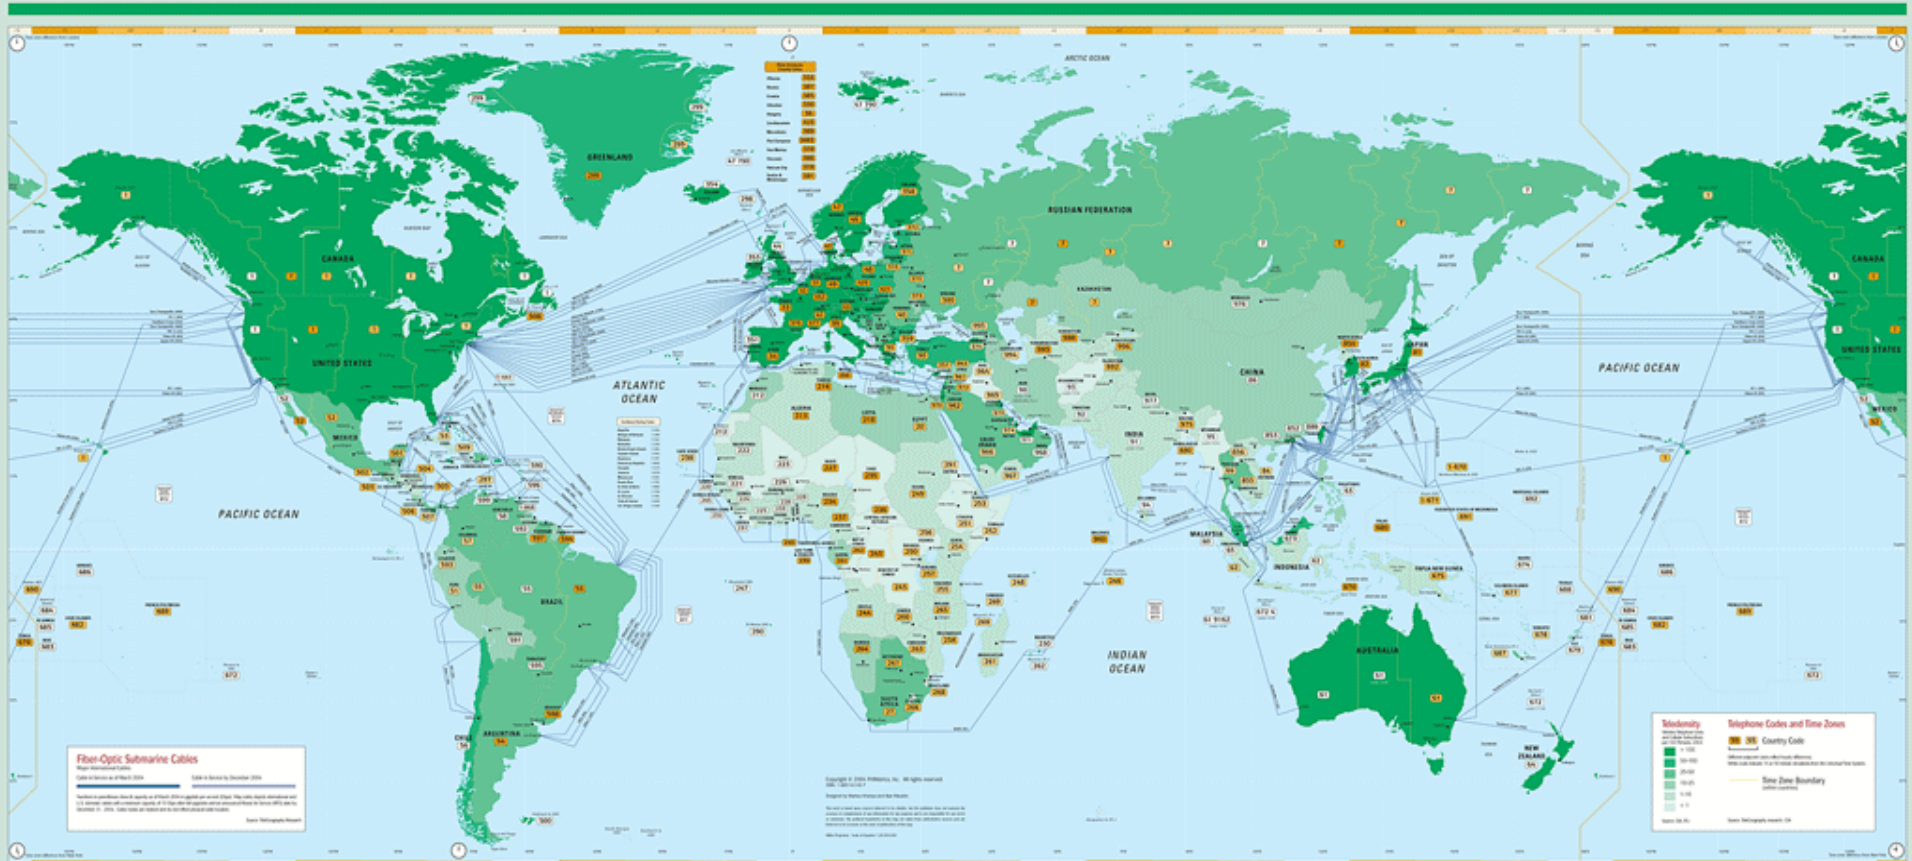

Global Communications Submarine Cable Map 2004

Produced by
TeleGeography Research