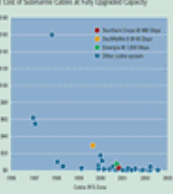

Submarine Cable Investment by Region