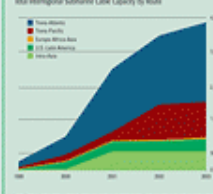

Global Communications Submarine Cable Map 2004

Produced by
TeleGeography Research

Capacity