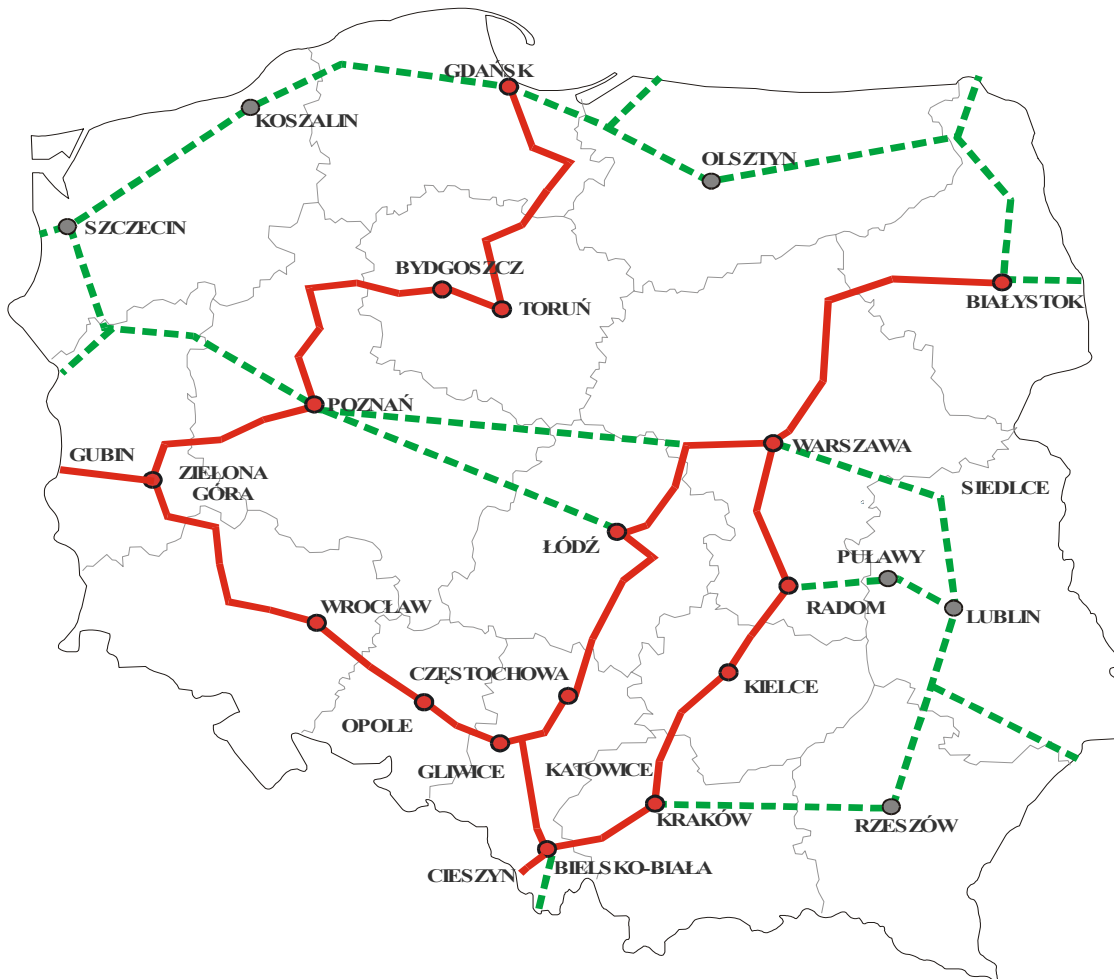

Rete ottica Pionier in Polonia

- Installed fiber
- PIONIER nodes
- - - Fibers planned in 2004
- PIONIER nodes planned in 2004