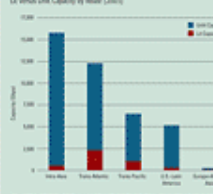

Global Communications Submarine Cable Map 2004

Produced by
TeleGeography Research

Capacity